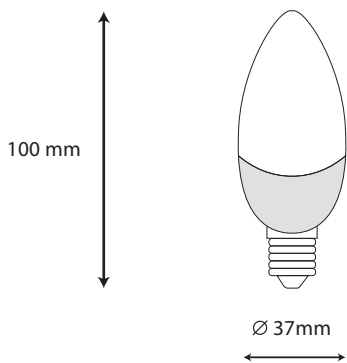

DIMENSION

PRODUCT

Name	Candle LED Lamps
Reference	EL-B35-6W
Bulb Shape	B35
Bulb Finish	White Frosted
Bulb diameter	Ø37mm
Nominal Length	100mm
RoHS compliant	Yes
Cap/Base	E14
Ingress Protection	IP20

LIGHTING INFORMATION

Light source	LED
Gross luminous flux	510-540 Lm
Power	6 W
Colour temperature CCT	3000 / 6500 K
Colour Rendering Index	CRI > 80
Dimming	Non Dimmable
Median useful Life	20,000 hours

ELECTRICAL DATA

Power	6 W
Voltage	175-250V
Frequency (Hz)	50/60 Hz